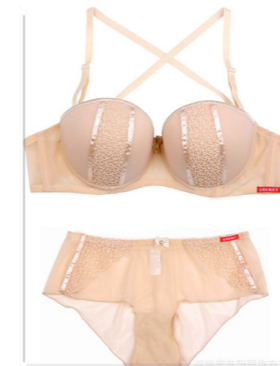

Item Type Bra
& Brief Sets
Bra Size: UK
36C, 38C
Brief Size: M, L

2008B, 2008P