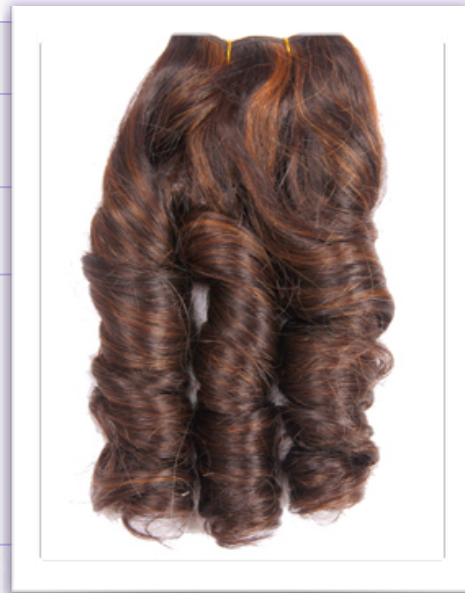

Style	Indian Curl
Material	100% human hair
Approx Length	12"
Colour	1,1B,2,4,27,30,33, 1B/30STK,1B/ 33STK,27/613STK

Style	Indian Deep
Material	100% human hair
Approx Length	12"
Colour	1,1B,2,4,27,30,33, 1B/30STK,1B/ 33STK,27/613STK

Style	Euro Straight
Material	100% human hair
Approx Length	10",12",14",16",18", 22"
Colour	1, 1B, 2, 4, 27, 30, 33, 613, 1B/30STK, 1B/33STK, 1B/99J, 4/27STK

Style	Body Wave
Material	100% human hair
Approx Length	12",14",18"
Colour	1, 1B, 2, 4, 27, 30, 33, 1B/30STK, 1B/ 33STK, 1B/99J, 4/27STK

Style	Jerry Curl
Material	100% human hair
Approx Length	8",10"
Colour	1, 1B, 2, 4, 1B/ 30STK,1B/33STK, 1B/99J

Style	Romance Wave
Material	100% human hair
Approx Length	12",14"
Colour	1,1B,2,4,27,30,33, 1B/30STK,1B/ 33STK,1B/99J, 4/27STK