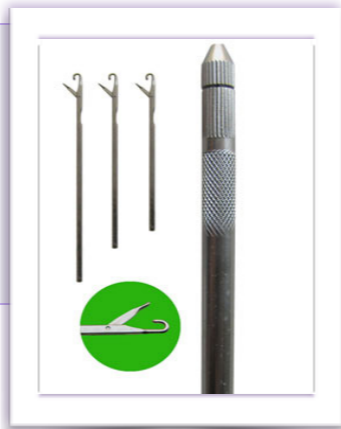

Style	Clip in pony tail
Material	Synthetic
<p>We stock lots of popular pony tail styles with different colours and length. Pony tail hair can be curled and straightened as it is made of heat resistant fibre which melting point is 250°C.</p>	

Style	Wigs
Material	Synthetic
<p>the best advantage of synthetic wigs is that it looks and feels like real hair but with much lower price, which allows you can get more wigs with favourite styles and colours without undertaking too much financial pressure</p> <p>All wigs in our stock are selected carefully to keep the same step with the current hair fashion trends. all our wigs come with all popular styles and colours. choose it, feel it, enjoy it.</p>	

# Accessories

Glue stick  
Size: 30CM  
Weight: 28g

pulling needle  
(metal handle)

pulling needle  
(wood handle)

PLIER A

PLIER B

PLIER C

wood handle  
micro ring  
needle

bonding glue  
removal 4oz

DIY hair  
extension clip

EXTENSION  
TUBE (1000)  
Material:  
coppery  
Size:  
3.4\*3.0\*6.0  
(mm)

Extension tube  
Material:  
Aluminum alloy  
size:  
3.0\*3.0mm

PROTECTIVE  
PLATE  
10PCS/PACK