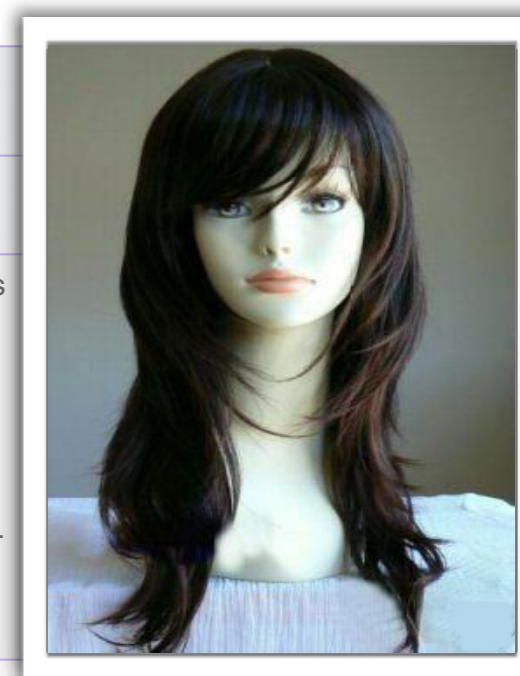

Style	Wigs
Material	Synthetic
the best advantage of synthetic wigs is that it looks and feels like real hair but with much lower price, which allows you can get more wigs with favourite styles and colours without undertaking too much financial pressure All wigs in our stock are selected carefully to keep the same step with the current hair fashion trends. all our wigs come with all popular styles and colours. choose it, feel it, enjoy it.